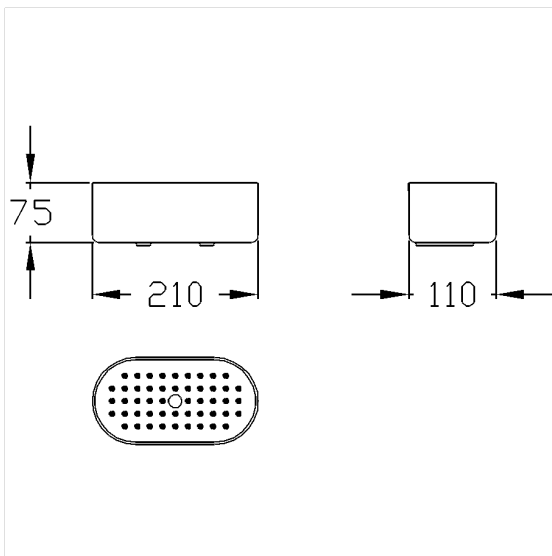

## Care Solutions

Care Shower box,  
for wall mounting

Article number: 4925360018

### Technical specifications

Product group	0200
Product	Shower box, for wall mounting
Length	210 mm
Width	110 mm
Height	75 mm
Storage space	200 cm <sup>2</sup>
Material	polyamide
Surface	high gloss with antibacterial protection
Colour	available in colours Dark grey (018), White (019) and Manhattan (067)

### Product description

- the shower box bottom has a structured non-slip surface as well as a drain hole
- is attached to the wall with adhesive dots

Antibac

018 019 067