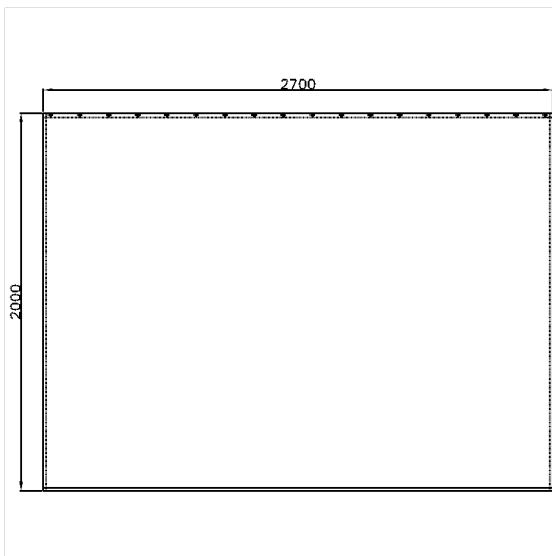

Care Shower curtain

Article number: 0787360051

NORMBAU

PASSION FOR CARE

Product image

Technical specifications

Product group	1900
Product	Shower curtain
Width	2700 mm
Length	1 mm
Material	Polyester
Colour	available in the shower curtains colours

Technical drawing

Product description

- for Cavere Care Shower curtain rails
- antibacterial and fungicidal
- washable at 40°C and suitable for disinfection up to 60°C
- quick drying and water repellent
- with nickel-plated brass eyelets for curtain rings
- hemmed and with a sewn in coated lead band
- available in following shower curtain colours:
 - colour 019 - white with structure
 - colour 051 - white with oval pattern
 - colour 052 - grey with oval pattern
 - colour 054 - white with diagonal stripes
 - colour 059 - white Trevira CS
- white made of Trevira CS material (059) additionally flame retardant according to DIN 4102, building material category B1,
- colour pattern available upon request
- upon request available in different lengths