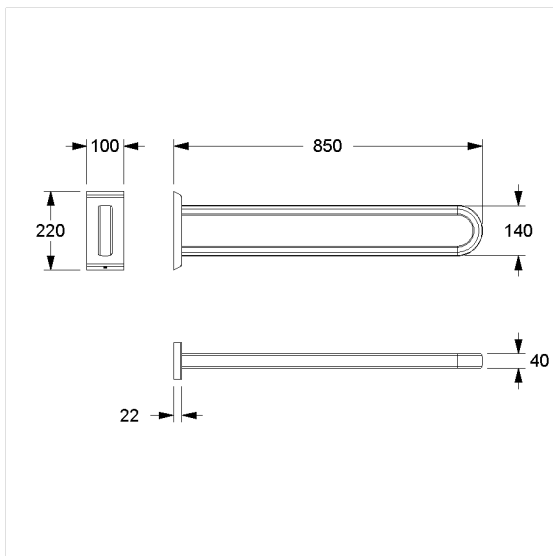

Care Solutions · Cavere Care Chrome

Cavere Care Chrome Wall support rail vario

Article number: 9467030395

Product image

Technical specifications

Product group	7000
Product	Wall support rail
Length	850 mm
Material	aluminium
Surface	chrome finish
Colour	available in colours Chrome white (392) and Chrome metallic anthracite (395)
Version	left and right
Loading	max. 100 kgs

Technical drawing

Product description

- Cavere Care as an award-winning product family with excellent design for all requirements
- ergonomic by trigonometric handle contour
- easy installation or removing by connecting / disconnecting to base plate
- concealed screw fixing
- retrofitting with Toilet roll holder 7449110
- CE-certified
- meets the requirements of German standard DIN 18040 and Austrian standard ÖNORM B 1600
- Fixing set has to be determined according to conditions on site, is to be ordered separately

Vario

392 395