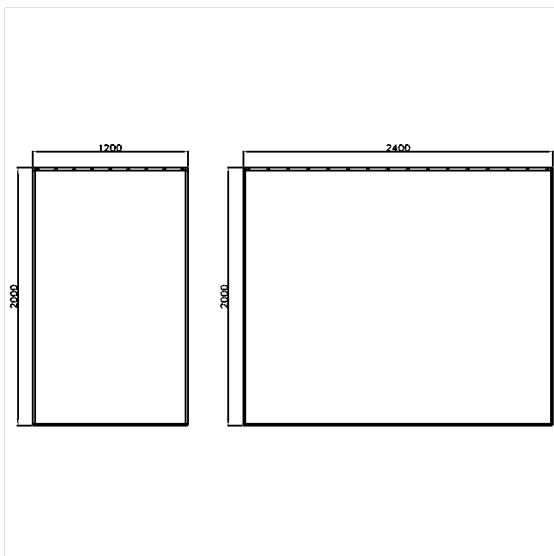

Care Solutions

Care Shower curtain,
two pieces

Article number: 0787620059

Product image

Technical specifications

Product group	1900
Product	Shower curtain, two pieces
Width	1200 mm
Width part 2	2400 mm
Length	1 mm
Material	fabric
Colour	available in the shower curtains colours

Technical drawing

Product description

- for Cavere Care Shower curtain rails
- fungicidal
- washable at 40°C and suitable for disinfection up to 60°C
- quick drying and water repellent
- with nickel-plated brass eyelets for curtain rings
- hemmed and with a sewn in coated lead band
- available in following shower curtain colours:
 - 019 - White with structure
 - 051 - White with oval pattern
 - 052 - Grey with oval pattern
 - 054 - White with diagonal stripes
 - 059 - White Trevira CS
- white made of Trevira CS material (059) additionally flame retardant according to DIN 4102, building material category B1,
- colour pattern available upon request
- upon request available in different lengths