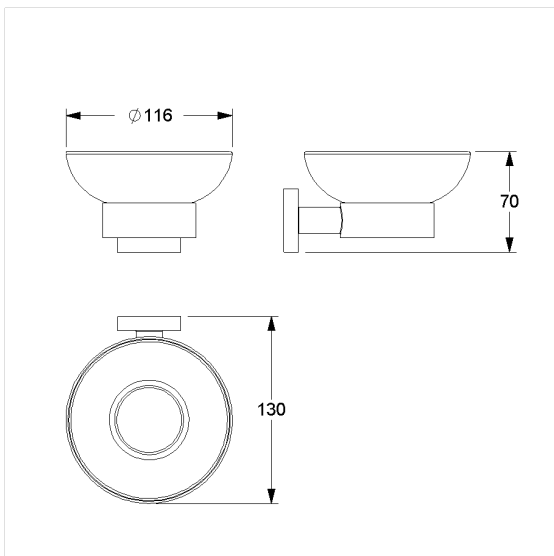

Care Solutions · Cavere Care Chrome Accessories

Cavere Care Chrome Soap dish

Article number: 9400430300

Product image

Technical specifications

Product group	7030
Product	Soap dish
Length	116 mm
Width	116 mm
Height	60 mm
Material	glass, bracket made of b brass
Surface	satined
Colour	Cavere Chrome (300)

Technical drawing

Product description

- Cavere Care as an award-winning product family with excellent design for all requirements
- tray can be removed for cleaning
- plastic damping ring
- for wall mounting
- concealed screw fixing
- supplied with fixing material