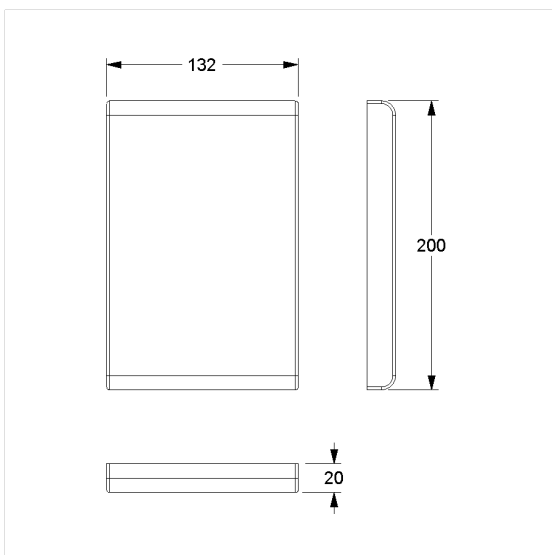

Technical drawing

Product description

- Nylon Care - a well-trying and proven product family with a wide range of variants, three product series suiting many different requirements
- Retaining plate covered by cover plate blind
- Preparation for later easy replacement of the cover plate blind with Nylon Care 300 and Nylon Care 400 lift-up support rails and Wall-support handles
- Fixing set has to be determined according to conditions on site, is to be ordered separately
- supplied with tool for dismantling the cover plate blind