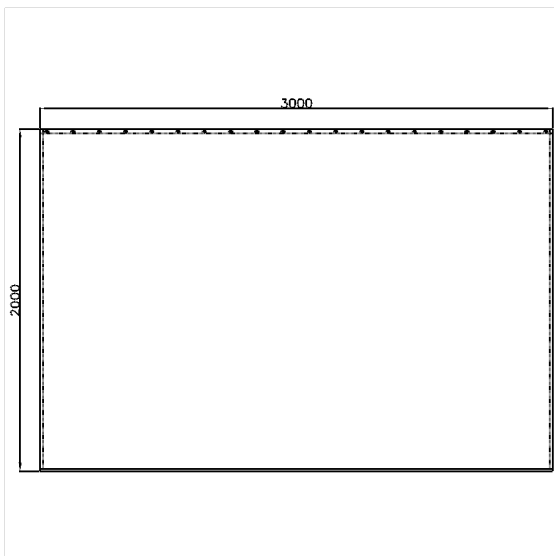

Care Solutions

Care Shower curtain

Article number: 0787370054

Product image

Technical specifications

Product group	1900
Product	Shower curtain
Width	3000 mm
Length	1 mm
Material	Polyester
Colour	available in the shower curtains colours

Technical drawing

Product description

- for Cavere Care Shower curtain rails
- antibacterial and fungicidal
- washable at 40°C and suitable for disinfection up to 60°C
- quick drying and water repellent
- with nickel-plated brass eyelets for curtain rings
- hemmed and with a sewn in coated lead band
- available in following shower curtain colours:
 - colour 019 - white with structure
 - colour 051 - white with oval pattern
 - colour 052 - grey with oval pattern
 - colour 054 - white with diagonal stripes
 - colour 059 - white Trevira CS
- white made of Trevira CS material (059) additionally flame retardant according to DIN 4102, building material category B1,
- colour pattern available upon request
- upon request available in different lengths