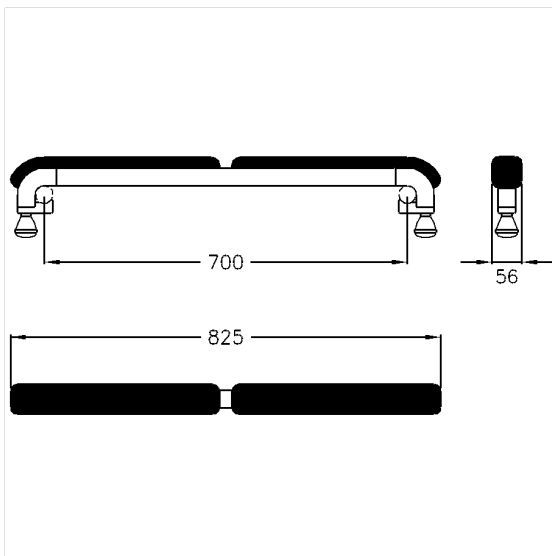

Care Solutions · Nylon Care 400

Nylon Care 400 Safety support rail

Article number: 0453420018

Product image

Technical specifications

Product group	2000
Product	Safety support rail
Length	825 mm
Width	56 mm
Height	166 mm
Diameter	34 mm
Material	polyamide, padded made of PUR integral foam
Surface	high gloss
Colour	available in nylon colours, padded, colour black

Technical drawing

Product description

- Nylon Care - a well-trying and proven product family with a wide range of variants, three product series suiting many different requirements
- secured by clamp fitting across two Nylon Care lift-up support rails or Nylon Care wall-mounted support rails with a distance of 700mm
- with non-corrosive steel core throughout
- for storage on the wall, the holder 0518010 can be used
- upon request available in different lengths