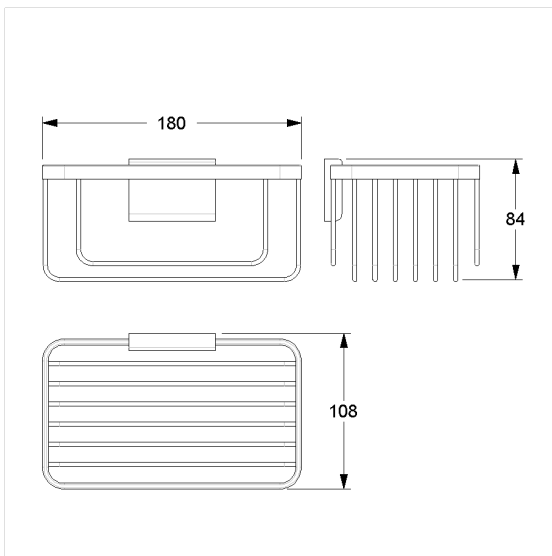

Care Solutions · Cavere Care Chrome Accessories

Cavere Care Chrome Shower box

Article number: 9410180300

Product image

Technical specifications

Product group	7030
Product	Shower box
Length	180 mm
Width	105 mm
Height	90 mm
Material	brass
Surface	chrome finish
Colour	Cavere Chrome (300)

Technical drawing

Product description

- Cavere Care as an award-winning product family with excellent design for all requirements
- storage space with lattice structure
- Removable for cleaning
- for wall mounting
- concealed screw fixing
- supplied with fixing material