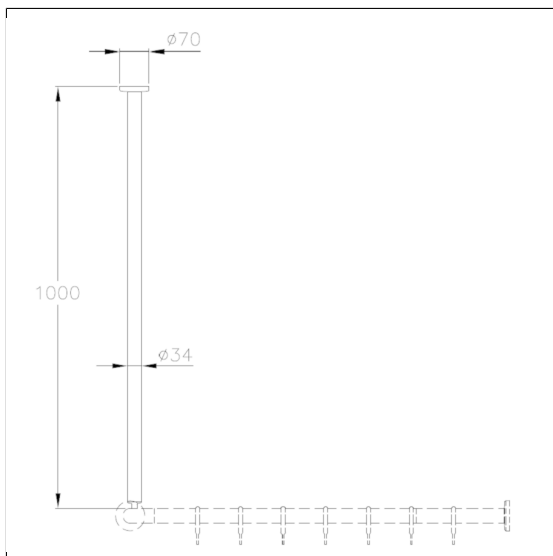

Care Solutions · Nylon Care 300

Nylon Care 300 Ceiling support

Article number: 0300344018

Product image

Technical specifications

Product group	0700
Product	Ceiling support
Length	1000 mm
Material	polyamide
Surface	high gloss
Diameter	34 mm
Colour	available in nylon colours

Technical drawing

Product description

- Nylon Care - a well-trying and proven product family with a wide range of variants, three product series suiting many different requirements
- for Nylon Care 300 Shower curtain rails
- can be shortened (length)
- for fixing on connection thread of the shower curtain rail
- with plastic rose \varnothing 70mm for concealed screw fixing and glass fiber reinforced plastic base
- In case of lightweight partition walls a backfill made of min. 20mm hardwood is needed
- expandable with ceiling support for suspended ceiling 0300348 / 0300349
- supplied with stainless steel Torx screw s \varnothing 6 x 70 mm and plugs