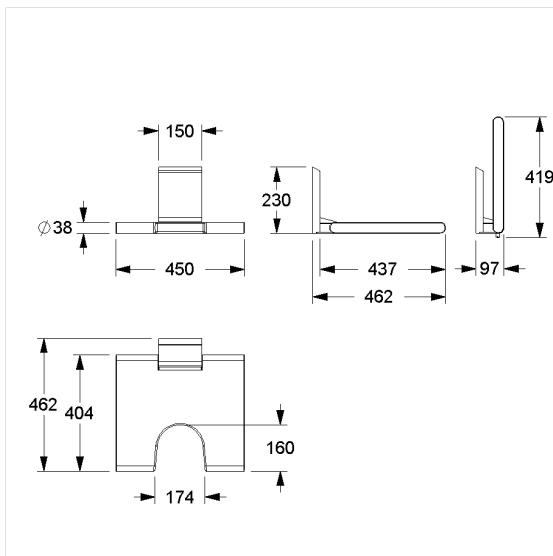

## Cavere Care

Cavere Care Lift-up shower seat vario,  
with hygiene recess

Article number: 7844456095

### Technical specifications

Product group	7000
Product	Lift-up shower seat, with hygiene recess
System	vario, with base plate
Length	462 mm
Height	230 mm
Width	450 mm
Material	aluminium, padded made of PUR integral foam
Surface	scratch-resistant powder coating with antibacterial protection (except 091 Carbon black)
Colour	available in Cavere colours, padded colour anthracite
Loading	max. 150 kgs

### Product description

- Cavere Care as an award-winning product family with excellent design for all requirements
- Pad with non-corrosive metal core throughout,
- with adjustable brake
- locked in place in vertical position
- easy installation or removing by connecting / disconnecting to base plate
- concealed screw fixing
- In case of lightweight partition walls a backfill made of min. 20mm hardwood is needed
- load capacity: max. 150kgs according to ISO17966:2016, statically tested up to 200kgs
- Fixing set has to be determined according to conditions on site, is to be ordered separately