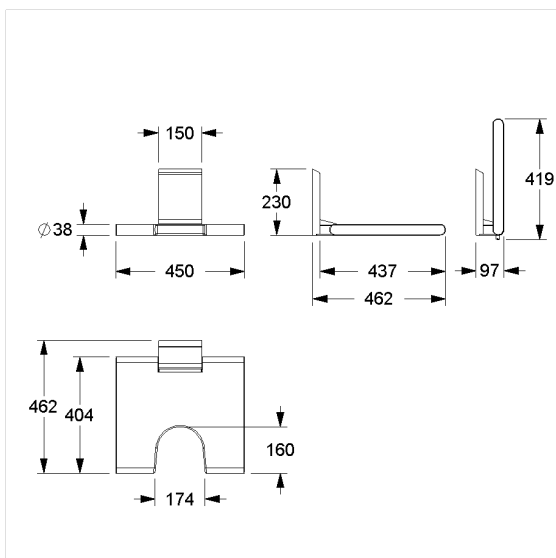

Care Solutions · Cavere Care

Cavere Care Lift-up shower seat vario,
with hygiene recess

Article number: 7844456095

Product image

Technical specifications

Product group	7000
Product	Lift-up shower seat, with hygiene recess
System	vario, with base plate
Length	462 mm
Height	230 mm
Width	450 mm
Material	aluminium, padded made of PUR integral foam
Surface	scratch-resistant powder coating with antibacterial protection (except 091 Carbon black)
Colour	available in Cavere colours, padded, colour black
Loading	max. 150 kgs

Technical drawing

Product description

- Pad with non-corrosive metal core throughout,
- with adjustable brake
- locked in place in vertical position
- easy installation or removing by connecting / disconnecting to base plate
- concealed screw fixing
- In case of lightweight partition walls a backfill made of min. 20mm hardwood is needed
- Fixing set has to be determined according to conditions on site, is to be ordered separately