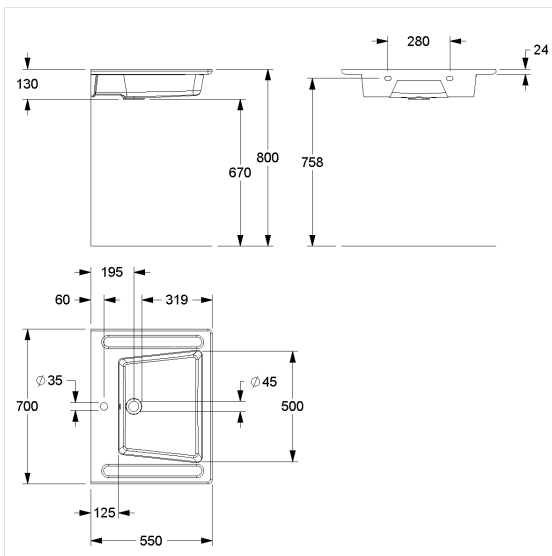

Care Solutions

Care Wash basin,
with hole against overflow, with tape hole

Article number: 3501505019

Product image

Technical specifications

Product group	3800
Product	Wash basin, with hole against overflow, with tape hole
Length	550 mm
Width	700 mm
Height	130 mm
Material	Mineral casting
Surface	matt glossy, non-porous
Capacity	11 l
Loading	max. 150 kgs
Colour	White (019)

Technical drawing

Product description

- ergonomically shaped basin with wide front area
- with rounded corners and smooth surface, pleasant to put the arms on it
- with storage space for items
- with two grips, may also be used as towel holder
- with concealed handle strip at the front to assist when pulling up
- for hanger bolt fixing
- Repair set for mending damages, available on request
- retrofittable with Cavere Shower head horizontal 7458030, Cavere Hook 7500140, Cavere Shower basket 7515250
- wheelchair access according to German standard DIN 18040 and Austrian standard ÖNORM B1600/1601
- supplied with overflow set
- Without tap and siphon