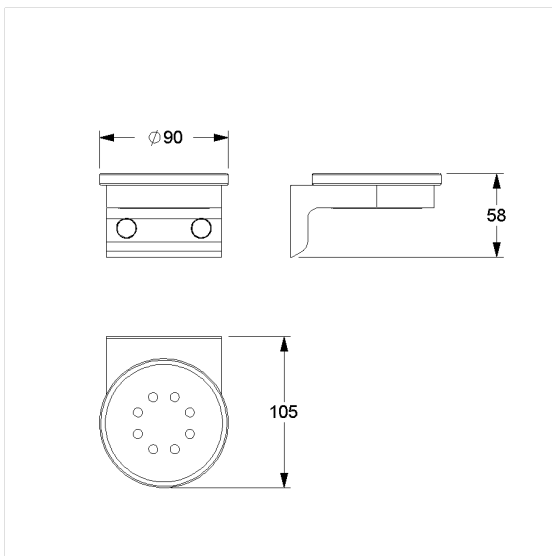

Care Solutions · Cavere Care Accessories

Cavere Care Soap dish

Article number: 7500430095

Product image

Technical specifications

Product group	7010
Product	Soap dish
Length	80 mm
Width	105 mm
Height	58 mm
Material	glass, bracket made of aluminium
Surface	satined
Colour	available in Cavere colours

Technical drawing

Product description

- Cavere Care as an award-winning product family with excellent design for all requirements
- tray can be removed for cleaning
- for wall mounting
- concealed screw fixing
- supplied with stainless steel Torx screws $\varnothing 5 \times 60$ mm and plugs