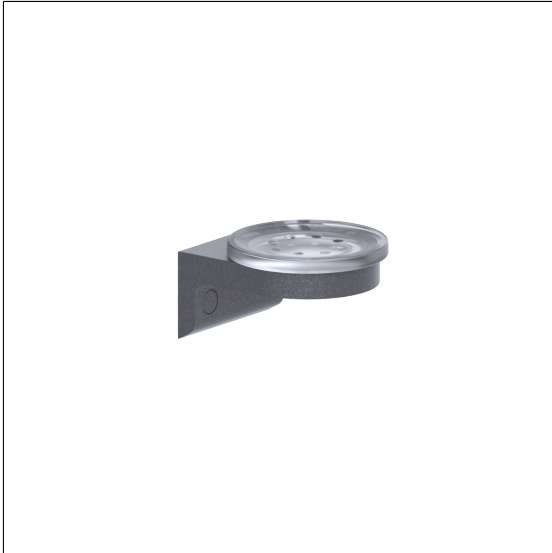

Care Solutions · Cavere Care Accessories

Cavere Care Soap dish

Article number: 7500430095

Product image

Technical specifications

Product group	7010
Product	Soap dish
Length	80 mm
Width	105 mm
Height	58 mm
Material	glass, bracket made of aluminium
Surface	satined
Colour	available in Cavere colours

Technical drawing

Product description

- Cavere Care as an award-winning product family with excellent design for all requirements
- tray can be removed for cleaning
- for wall mounting
- concealed screw fixing
- supplied with stainless steel Torx screws $\varnothing 5 \times 60$ mm and plugs