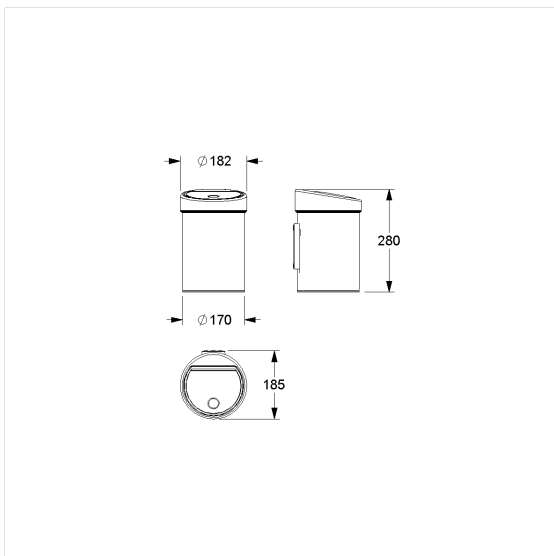

## Care Solutions · Cavere Care Chrome Accessories

Cavere Care Chrome Waste bin

Article number: 9500499300

### Technical specifications

Product group	7010
Product	Waste bin
Length	280 mm
Width	185 mm
Height	185 mm
Capacity	3 l
Diameter	182 mm
Material	stainless steel, material No. 1.4301 (A2, AISI 304)
Surface	chrome finish
Colour	Cavere Chrome (300), Lid black

### Product description

- Cavere Care as an award-winning product family with excellent design for all requirements
- removable plastic bin
- with touch opening system
- Removable for cleaning
- concealed screw fixing
- with wall bracket for wall mounting, recommended fixing height to the lower edge of the waste bin is 470mm
- alternatively application free-standing on the floor
- supplied with fixing material