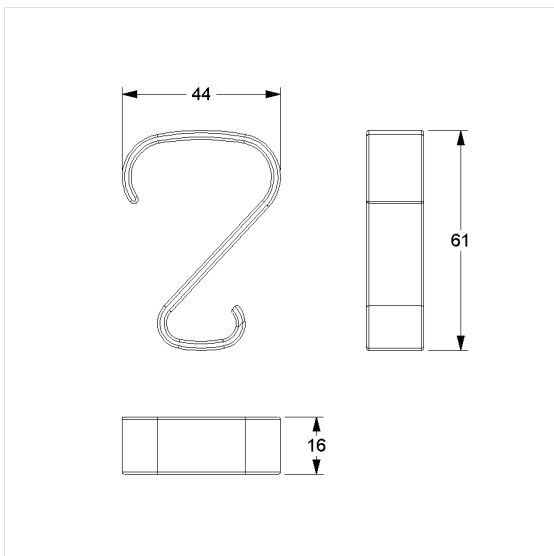

Care Solutions · Cavere Care Accessories

Cavere Care Hook,
retrofittable

Article number: 7500140091

Product image

Technical specifications

Product group	7010
Product	Hook, retrofittable
Length	60 mm
Width	45 mm
Height	15 mm
Material	polyamide
Surface	scratch-resistant powder coating with antibacterial protection (except 091 Carbon black)
Colour	available in Cavere colours

Technical drawing

Product description

- Cavere Care as an award-winning product family with excellent design for all requirements
- for clipping on Cavere Care Shower handrails
- versatile use in the shower area
- for hanging utensils