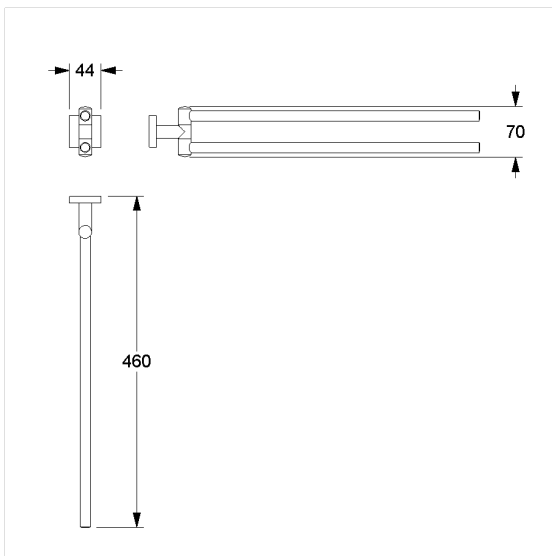

Care Solutions · Cavere Care Chrome Accessories

Cavere Care Chrome Towel holder, swivelling

Article number: 9400582300
Product image

Technical specifications

Product group	7030
Product	Towel holder, swivelling
Length	460 mm
Width	70 mm
Height	60 mm
Material	brass
Surface	chrome finish
Colour	Cavere Chrome (300)

Technical drawing

Product description

- Cavere Care as an award-winning product family with excellent design for all requirements
- towel holder with two bars
- Towel rails to be swivelled independently
- for hanging towels
- for wall mounting
- concealed screw fixing
- supplied with fixing material