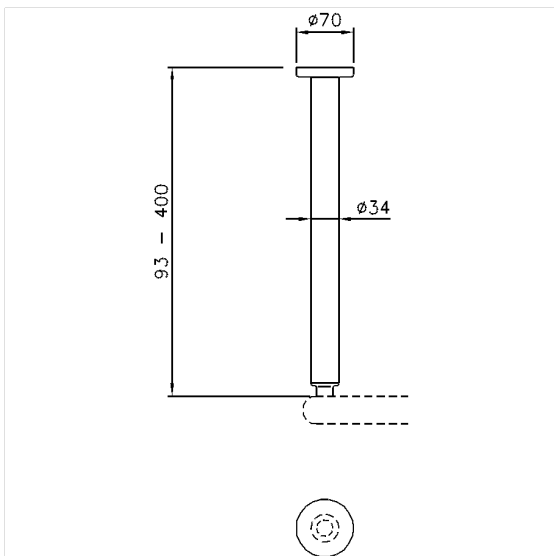

### Technical specifications

Product group	1500
Product	Ceiling support
Length	93 - 400 mm
Material	polyamide
Surface	high gloss
Diameter	34 mm
Colour	available in nylon colours

### Product description

- Nylon Care - a well-ried and proven product family with a wide range of variants, three product series suiting many different requirements
- for Nylon Care 400 Shower curtain rails
- can be shortened (length)
- for fixing on connection thread of the shower curtain rail
- with plastic rose  $\varnothing 70$ mm for concealed screw fixing and glass fiber reinforced plastic base
- In case of lightweight partition walls a backfill made of min. 20mm hardwood is needed
- expandable with ceiling support for suspended ceiling 0300348 / 0300349
- supplied with stainless steel Torx screw s $\varnothing$  6 x 70 mm and plugs