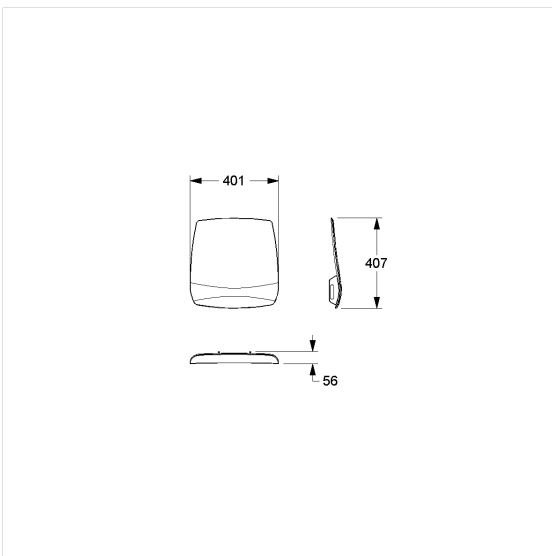

Technical drawing

Product description

- Ascento as Modular Seating Solution, expandible and combinable
- for Ascento Lift-up shower seats
- ergonomic formed backrest with rounded outer edges
- concealed screw fixing