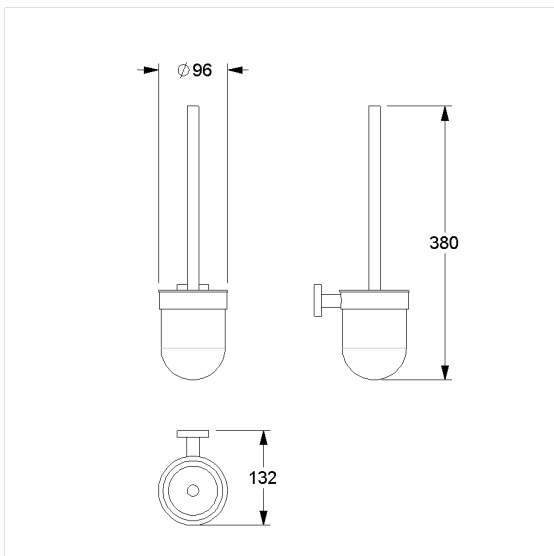

Care Solutions · Cavere Care Chrome Accessories

Cavere Care Chrome Toilet brush set

Article number: 9425400300

Product image

Technical specifications

Product group	7030
Product	Toilet brush set
Length	355 mm
Width	150 mm
Height	80 mm
Material	brass
Surface	chrome finish
Colour	Cavere Chrome (300)

Technical drawing

Product description

- Cavere Care as an award-winning product family with excellent design for all requirements
- centered brush position
- toilet brush holder removable for cleaning
- with removable black brush head \varnothing 68 mm
- for wall mounting
- concealed screw fixing
- supplied with fixing material