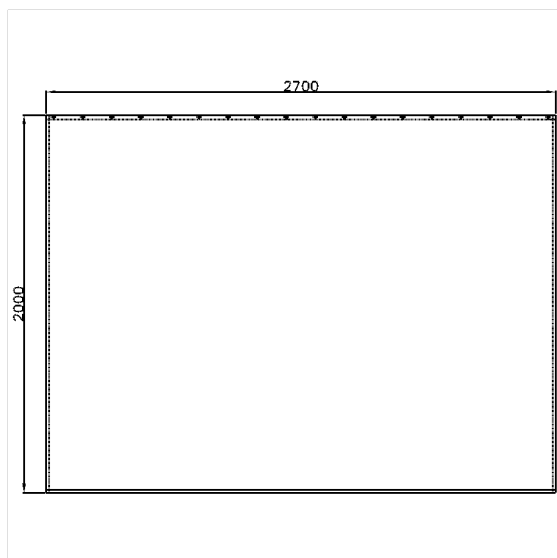

Technical drawing

Product description

- for Cavere Care Shower curtain rails
- antibacterial and fungicidal
- washable at 40°C and suitable for disinfection up to 60°C
- quick drying and water repellent
- with nickel-plated brass eyelets for curtain rings
- hemmed and with a sewn in coated lead band
- available in following shower curtain colours:
  - colour 019 - white with structure
  - colour 051 - white with oval pattern
  - colour 052 - grey with oval pattern
  - colour 054 - white with diagonal stripes
  - colour 059 - white Trevira CS
- white made of Trevira CS material (059) additionally flame retardant according to DIN 4102, building material category B1,
- colour pattern available upon request
- upon request available in different lengths

Antibac

019 051 052 054 059