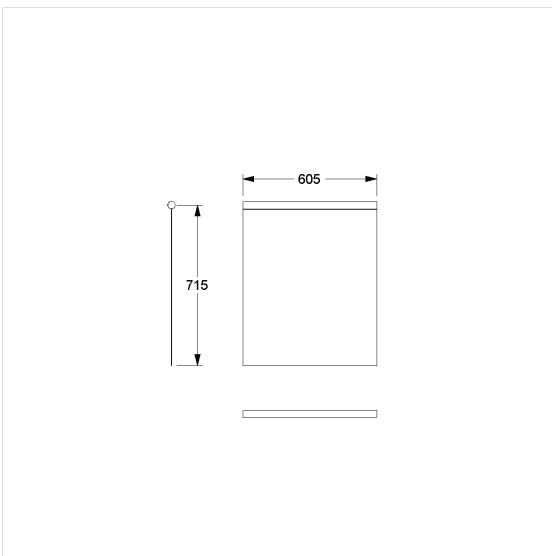

Care Shower guard rail

Article number: 0787051059

Product image

Technical specifications

Product group	1900
Product	Shower guard rail
Compatible for	for Cavere Care
Width	605 mm
Length	715 mm
Material	fabric
Colour	available in the shower curtains colours

Technical drawing

Product description

- fungicidal
- for Cavere Care Lift-up support rail L=850mm
- washable at 40°C and suitable for disinfection up to 60°C
- quick drying and water repellent
- hemmed and with a sewn in coated lead band
- available in following shower curtain colours:
 - 019 - White with structure
 - 051 - White with oval pattern
 - 052 - Grey with oval pattern
 - 054 - White with diagonal stripes
 - 059 - White Trevira CS
- white made of Trevira CS material (059) additionally flame retardant according to DIN 4102, building material category B1,
- with velcro fastening
- colour pattern available upon request
- upon request available in different lengths