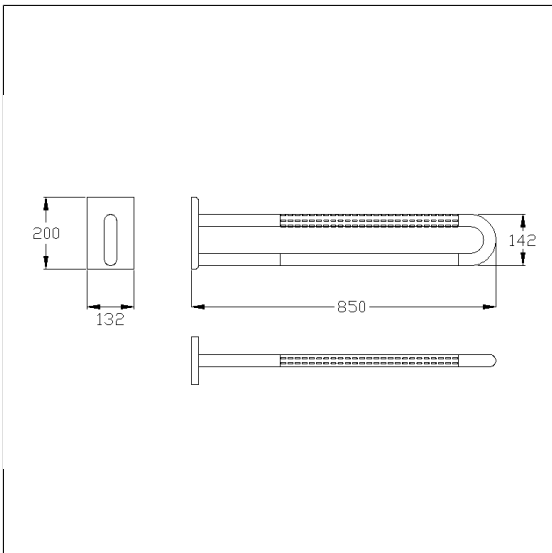

Care Solutions · Nylon Care 400

Nylon Care 400 Wall support rail

Article number: 0467050018

Product image

Technical specifications

Product group	2000
Product	Wall support rail
Length	850 mm
Diameter	34 mm
Material	polyamide
Surface	high-gloss with textured surface for non-slip grip
Colour	available in nylon colours
Version	left and right
Loading	max. 125 kgs

Technical drawing

Product description

- Nylon Care - a well-trying and proven product family with a wide range of variants, three product series suiting many different requirements
- with non-corrosive steel core throughout
- concealed screw fixing
- retrofitting with Toilet roll holder, optional with antibacterial protection 4300665
- meets the requirements of German standard DIN 18040 and Austrian standard ÖNORM B 1600
- Fixing set has to be determined according to conditions on site, is to be ordered separately