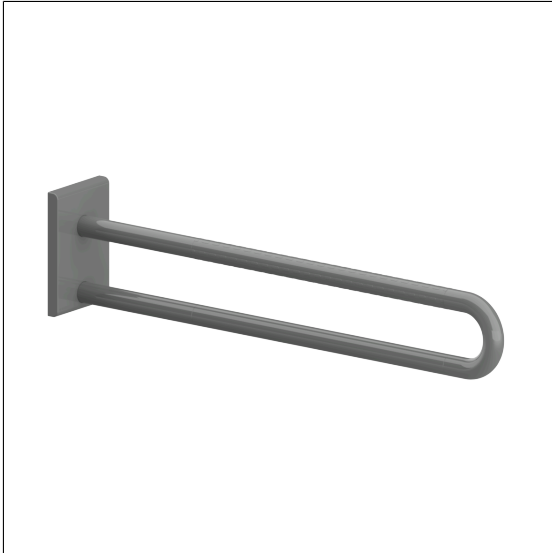

Care Solutions · Nylon Care 400

Nylon Care 400 Wall support rail

Article number: 0467050018

Product image

Technical specifications

Product group	2000
Product	Wall support rail
Length	850 mm
Diameter	34 mm
Material	polyamide
Surface	high-gloss with textured surface for non-slip grip
Colour	available in nylon colours
Version	left and right
Loading	max. 125 kgs

Technical drawing

Product description

- Nylon Care - a well-trying and proven product family with a wide range of variants, three product series suiting many different requirements
- with non-corrosive steel core throughout
- concealed screw fixing
- retrofitting with Toilet roll holder, optional with antibacterial protection 4300665
- meets the requirements of German standard DIN 18040 and Austrian standard ÖNORM B 1600
- Fixing set has to be determined according to conditions on site, is to be ordered separately