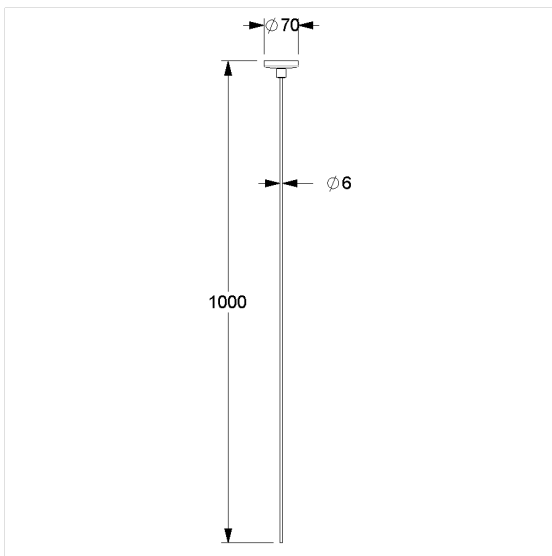

Technical drawing

Product description

- Special Care PSY used to reduce the risk of suicide
- release function activated before reaching the load of 25kg
- Reusable by clipping on
- for Special Care PSY shower curtain rails made of stainless steel
- can be shortened (length)
- for fixing on connection thread of the shower curtain rail
- with plastic rose Ø 70mm for concealed screw fixing, colour dark grey (018)
- In case of lightweight partition walls a backfill made of min. 20mm hardwood is needed
- supplied with stainless steel Torx screw sØ 6 x 70 mm and plugs

009