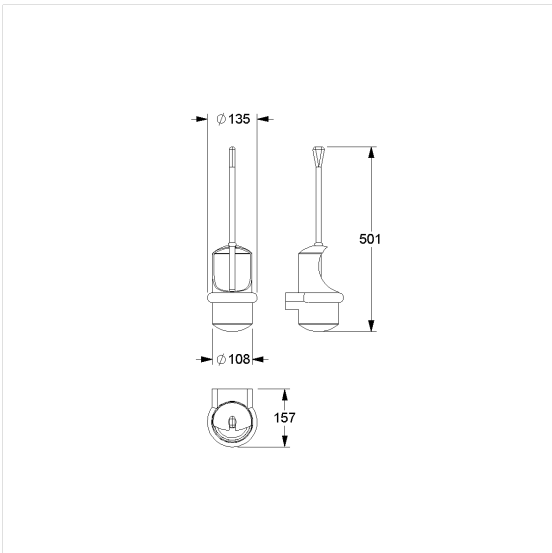

Care Solutions · Nylon Care Accessories

Nylon Care Toilet brush set

Article number: 0925400015

Product image

Technical specifications

Product group	0200
Product	Toilet brush set
Length	148 mm
Width	135 mm
Height	520 mm
Material	polyamide
Surface	high gloss
Colour	available in nylon colours

Technical drawing

Product description

- Nylon Care - a well-tried and proven product family with a wide range of variants, three product series suiting many different requirements
- centered brush position
- toilet brush holder removable for cleaning
- with additional recess for disinfectant
- toilet brush holder rotatable
- long brush handle with ergonomic grip
- with removable black brush head Ø 86 mm
- for wall mounting
- concealed screw fixing
- supplied with fixing material