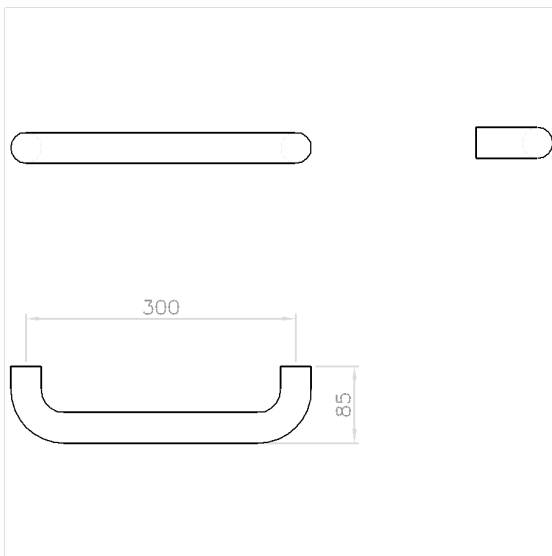

Technical drawing

Product description

- Nylon Care - a well-trying and proven product family with a wide range of variants, three product series suiting many different requirements
- with non-corrosive steel core throughout