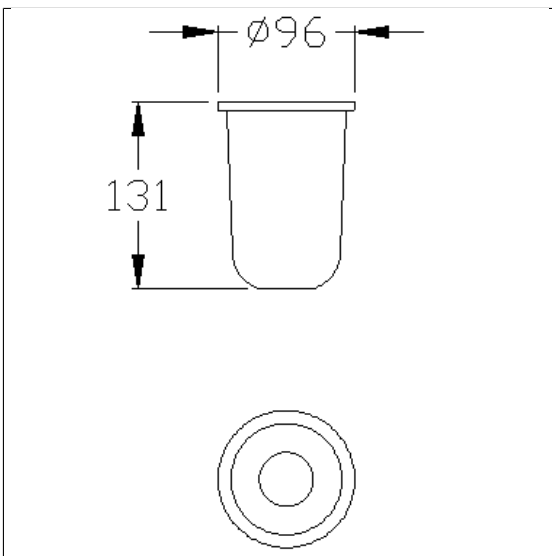

Care Solutions · Cavere Care Chrome Accessories

Cavere Care Chrome Spare toilet brush pot

Article number: 9425470000

Product image

Technical specifications

Product group	7030
Product	Spare toilet brush pot
Length	135 mm
Width	100 mm
Height	100 mm
Material	glass
Surface	satined
Colour	Colourless (000)

Technical drawing

Product description

- Cavere Care as an award-winning product family with excellent design for all requirements
- for Cavere Care Chrome Toilet brush

000