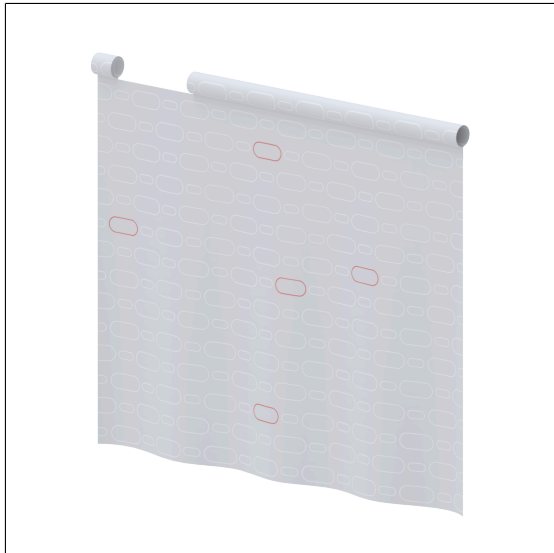

Care Solutions

Care Shower guard rail

Article number: 0787013052

Product image

Technical specifications

Product group	1900
Product	Shower guard rail
Width	775 mm
Length	720 mm
Material	Polyester
Colour	available in the shower curtains colours

Technical drawing

Product description

- antibacterial and fungicidal
- for Inox Care and Nylon Care Lift-up support rails L= 850 and 900 mm
- washable at 40°C and suitable for disinfection up to 60°C
- quick drying and water repellent
- hemmed and with a sewn in coated lead band
- with velcro fastening
- available in following shower curtain colours:
 - 019 - White with structure
 - 051 - White with oval pattern
 - 052 - Grey with oval pattern
 - 054 - White with diagonal stripes
 - 059 - White Trevira CS
- white made of Trevira CS material (059) additionally flame retardant according to DIN 4102, building material category B1,
- colour pattern available upon request
- upon request available in different lengths