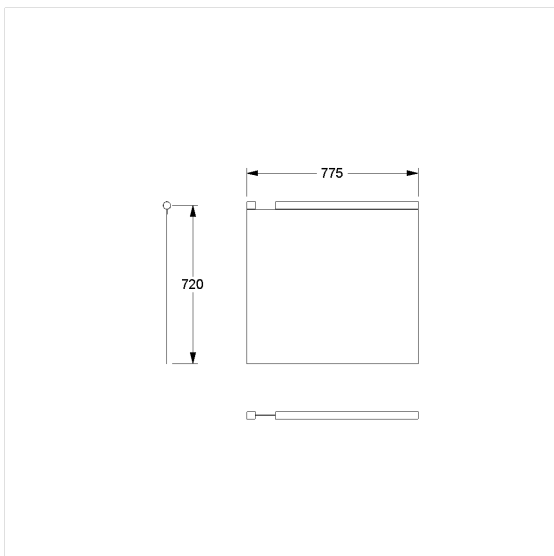

Care Solutions

Care Shower guard rail

Article number: 0787013052

Product image

Technical specifications

Product group	1900
Product	Shower guard rail
Width	775 mm
Length	720 mm
Material	Polyester
Colour	available in the shower curtains colours

Technical drawing

Product description

- antibacterial and fungicidal
- for Inox Care and Nylon Care Lift-up support rails L= 850 and 900 mm
- washable at 40°C and suitable for disinfection up to 60°C
- quick drying and water repellent
- hemmed and with a sewn in coated lead band
- with velcro fastening
- available in following shower curtain colours:
 - 019 - White with structure
 - 051 - White with oval pattern
 - 052 - Grey with oval pattern
 - 054 - White with diagonal stripes
 - 059 - White Trevira CS
- white made of Trevira CS material (059) additionally flame retardant according to DIN 4102, building material category B1,
- colour pattern available upon request
- upon request available in different lengths