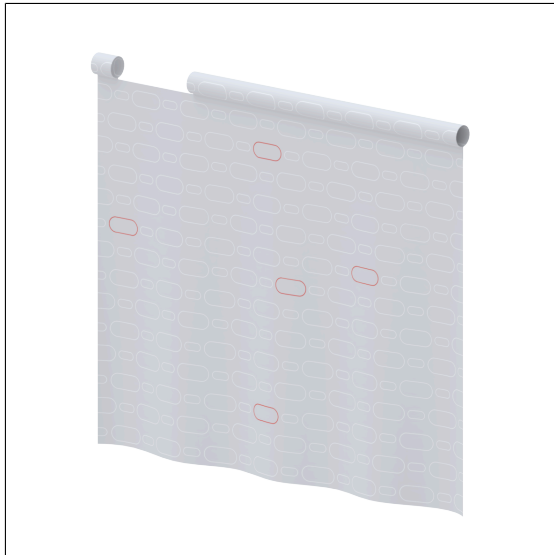

Care Shower guard rail

Article number: 0787013052

### Product image

### Technical specifications

Product group	1900
Product	Shower guard rail
Compatible for	for Inox Care and Nylon Care
Width	775 mm
Length	720 mm
Material	Polyester
Colour	available in the shower curtains colours

### Product description

- antibacterial and fungicidal
- for Inox Care and Nylon Care Lift-up support rails L= 850 and 900 mm
- washable at 40°C and suitable for disinfection up to 60°C
- quick drying and water repellent
- hemmed and with a sewn in coated lead band
- with velcro fastening
- available in following shower curtain colours:
  - colour 019 - white with structure
  - colour 051 - white with oval pattern
  - colour 052 - grey with oval pattern
  - colour 054 - white with diagonal stripes
  - colour 059 - white Trevira CS
- white made of Trevira CS material (059) additionally flame retardant according to DIN 4102, building material category B1,
- colour pattern available upon request
- upon request available in different lengths