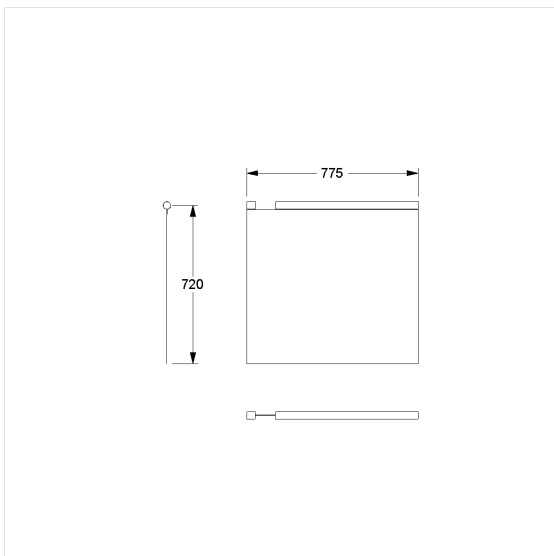

Technical drawing

Product description

- antibacterial and fungicidal
- for Inox Care and Nylon Care Lift-up support rails L= 850 and 900 mm
- washable at 40°C and suitable for disinfection up to 60°C
- quick drying and water repellent
- hemmed and with a sewn in coated lead band
- with velcro fastening
- available in following shower curtain colours:
  - colour 019 - white with structure
  - colour 051 - white with oval pattern
  - colour 052 - grey with oval pattern
  - colour 054 - white with diagonal stripes
  - colour 059 - white Trevira CS
- white made of Trevira CS material (059) additionally flame retardant according to DIN 4102, building material category B1,
- colour pattern available upon request
- upon request available in different lengths

Antibac