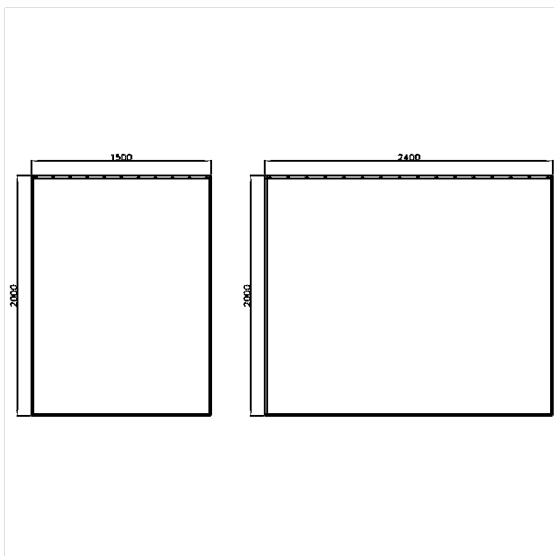

Technical drawing

Product description

- for Cavere Care Shower curtain rails
- antibacterial and fungicidal
- washable at 40°C and suitable for disinfection up to 60°C
- quick drying and water repellent
- with nickel-plated brass eyelets for curtain rings
- hemmed and with a sewn in coated lead band
- available in following shower curtain colours:
  - colour 019 - white with structure
  - colour 051 - white with oval pattern
  - colour 052 - grey with oval pattern
  - colour 054 - white with diagonal stripes
  - colour 059 - white Trevira CS
- white made of Trevira CS material (059) additionally flame retardant according to DIN 4102, building material category B1,
- colour pattern available upon request
- upon request available in different lengths

Antibac

019 051 052 054 059