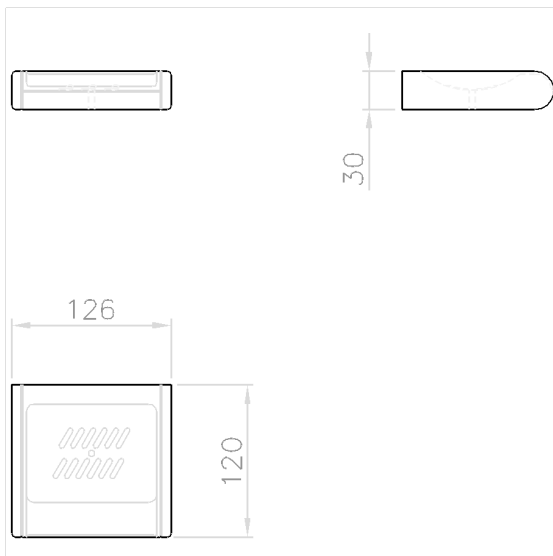

Care Solutions · Nylon Care Accessories

Nylon Care Soap dish,
with drain hole

Article number: 0824010016

Product image

Technical specifications

Product group	1500
Product	Soap dish, with drain hole
Length	126 mm
Width	120 mm
Height	30 mm
Material	PMMA
Surface	high gloss
Colour	available in nylon colours (except 028 Traffic grey)

Technical drawing

Product description

- Nylon Care - a well-trying and proven product family with a wide range of variants, three product series suiting many different requirements
- tray can be removed for cleaning
- for wall mounting
- concealed screw fixing
- supplied with fixing material