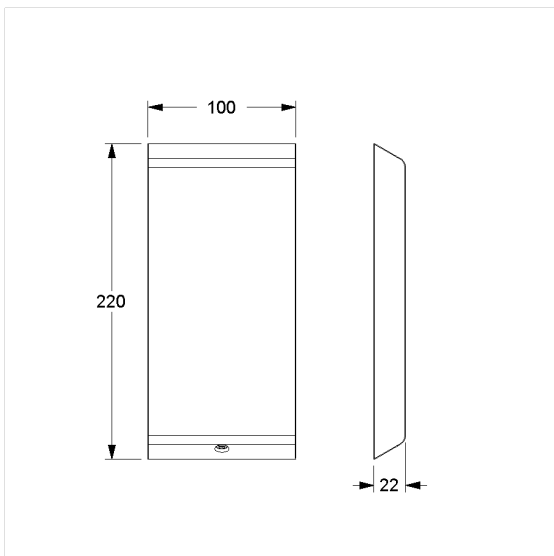

Technical drawing

Product description

- Cavere Care as an award-winning product family with excellent design for all requirements
- base plate concealed by cover plate blind
- with notch for the cable
- Preparation for later easy replacement of the cover plate blind with lift-up support rails with E-button vario, connection covered with mounting plate
- Fixing set has to be determined according to conditions on site, is to be ordered separately

Vario