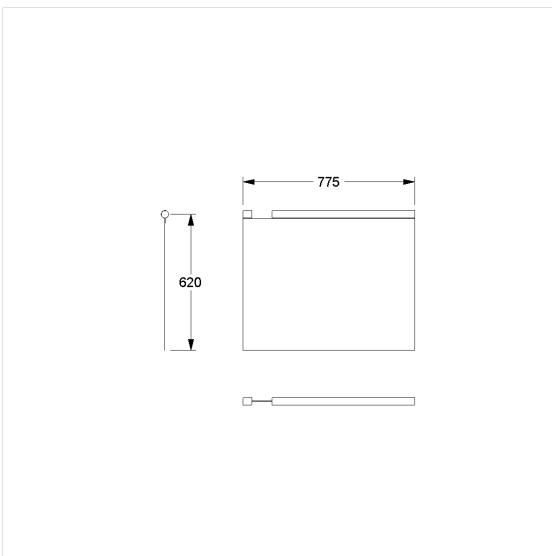

Care Solutions

Care Shower guard rail

Article number: 0787014052

Product image

Technical specifications

Product group	1900
Product	Shower guard rail
Width	775 mm
Length	620 mm
Material	Polyester
Colour	available in the shower curtains colours

Technical drawing

Product description

- antibacterial and fungicidal
- for Inox Care and Nylon Care Lift-up support rails L= 850 and 900 mm
- washable at 40°C and suitable for disinfection up to 60°C
- quick drying and water repellent
- hemmed and with a sewn in coated lead band
- with velcro fastening
- available in following shower curtain colours:
 - colour 019 - white with structure
 - colour 051 - white with oval pattern
 - colour 052 - grey with oval pattern
 - colour 054 - white with diagonal stripes
 - colour 059 - white Trevira CS
- white made of Trevira CS material (059) additionally flame retardant according to DIN 4102, building material category B1,
- colour pattern available upon request
- upon request available in different lengths