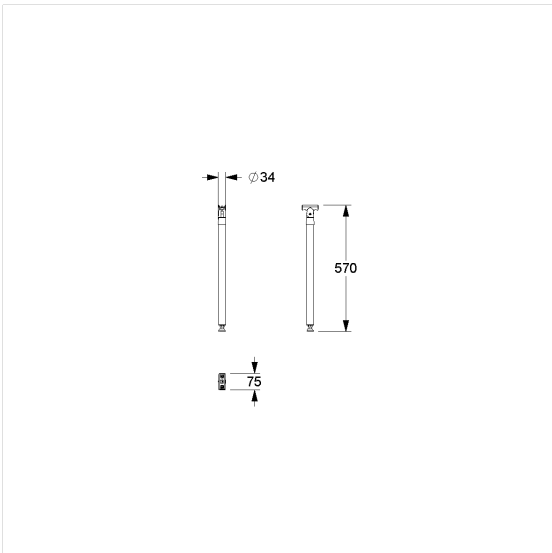

Technical drawing

Product description

- Eco Care as solid and low-cost Care Solution
- Floor support serves as a support in case of insufficient wall condition, thus the resulting forces on the wall fixing can be reduced
- with non-slip rubber buffers in colour black
- for Eco Care Lift-up support rails

018