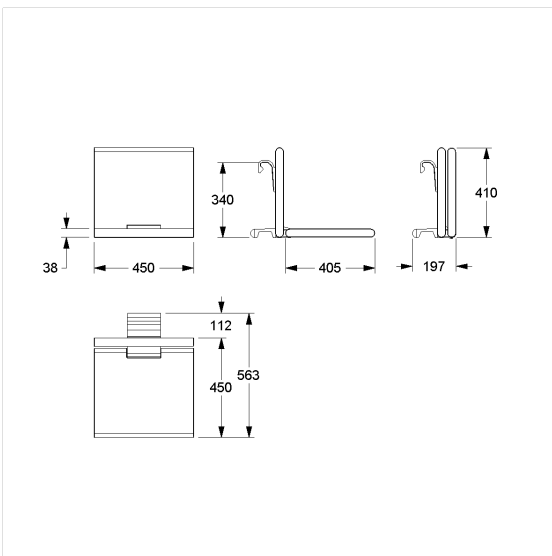

Cavere Care Chrome

Cavere Care Chrome Hanging seat

Article number: 9847451395

Product image

Technical specifications

Product group	7000
Product	Hanging seat
Length	450 mm
Height	420 mm
Width	563 mm
Material	aluminium, padded made of PUR integral foam
Surface	chrome finish
Colour	available in colours Chrome white (392) and Chrome metallic anthracite (395), padded colour anthracite
Loading	max. 150 kgs

Technical drawing

Product description

- Cavere Care as an award-winning product family with excellent design for all requirements
- for hanging in Cavere Care Chrome Shower handrails
- Pad with non-corrosive metal core throughout,
- with adjustable brake
- locked in place in vertical position
- retrofittable with armrest 7843100