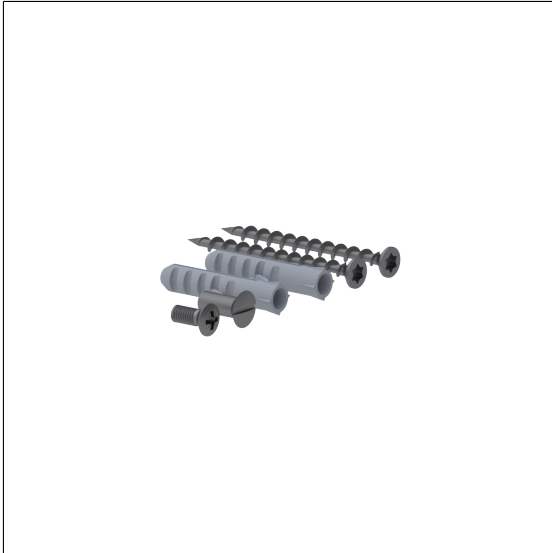

## Care Solutions

Care Fixing set,  
for fixing in pairs to brickwork

Article number: 2290314000

### Product image

### Technical specifications

Product group	6600
Product	Fixing set, for fixing in pairs to brickwork
Short name	NT.SP/BW
Length	60 mm
Width	10 mm
Height	10 mm
Colour	Colourless (000)

### Product description

- Design partition solutions for doors and partitions made of HPL board material
- for fixing in pairs to brickwork
- Content: 1 screw M5 x 12, 1 sleeve nut M5 x 15, 2 screws Ø 5 mm, 2 dowels Ø 8 mm