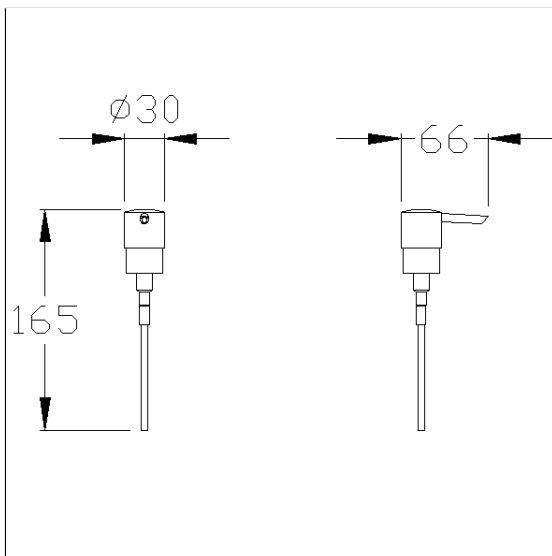

Care Solutions · Cavere Care Chrome Accessories

Cavere Care Chrome Spare pump head

Article number: 9400462300

Product image

Technical specifications

Product group	7030
Product	Spare pump head
Length	85 mm
Width	60 mm
Height	30 mm
Material	Metal
Surface	chrome finish
Colour	Cavere Chrome (300)

Technical drawing

Product description

- Cavere Care as an award-winning product family with excellent design for all requirements
- for Cavere Care Chrome Soap dispenser

300