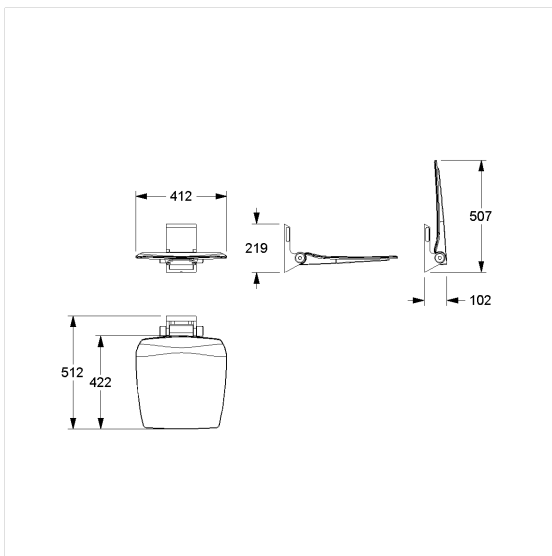

Technical drawing

Product description

- Ascento as Modular Seating Solution, expandible and combinable
- ergonomic formed seat with rounded outer edges
- with adjustable brake
- locked in place in vertical position
- Fixing set has to be determined according to conditions on site, is to be ordered separately

Vario

150

151