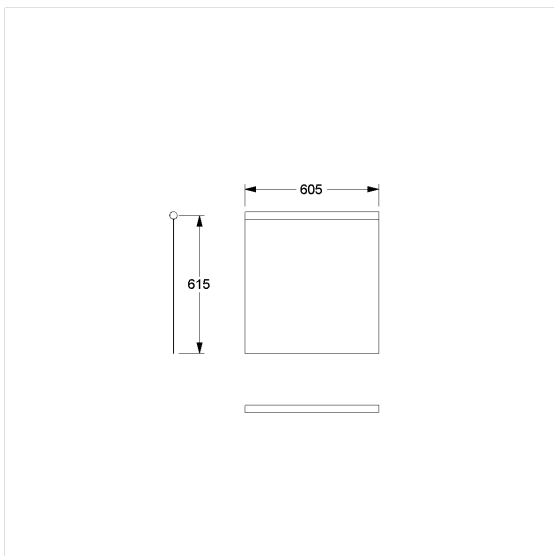

## Care Solutions

Care Shower guard rail

Article number: 0787056052

### Technical specifications

Product group	1900
Product	Shower guard rail
Width	605 mm
Length	615 mm
Material	Polyester
Colour	available in the shower curtains colours

### Product description

- antibacterial and fungicidal
- for Cavere Care Lift-up support rail L=850mm
- washable at 40°C and suitable for disinfection up to 60°C
- quick drying and water repellent
- hemmed and with a sewn in coated lead band
- with velcro fastening
- available in following shower curtain colours:
  - 019 - White with structure
  - 051 - White with oval pattern
  - 052 - Grey with oval pattern
  - 054 - White with diagonal stripes
  - 059 - White Trevira CS
- white made of Trevira CS material (059) additionally flame retardant according to DIN 4102, building material category B1,
- colour pattern available upon request
- upon request available in different lengths