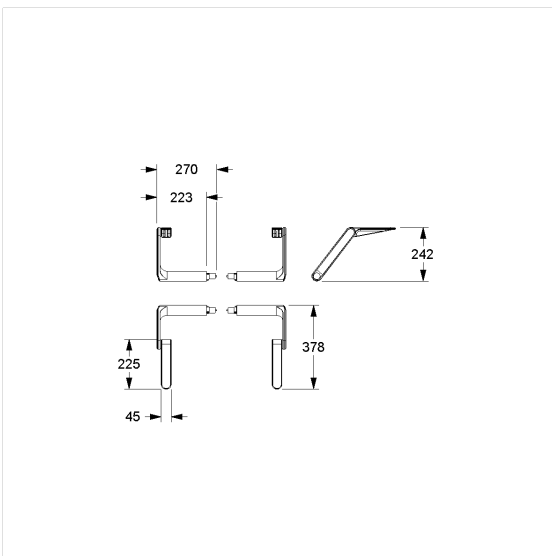

Technical drawing

Product description

- Ascento as Modular Seating Solution, expandible and combinable
- for Ascento Lift-up shower seats
- armrest can be folded up/down separately from each other
- locked in place in vertical position