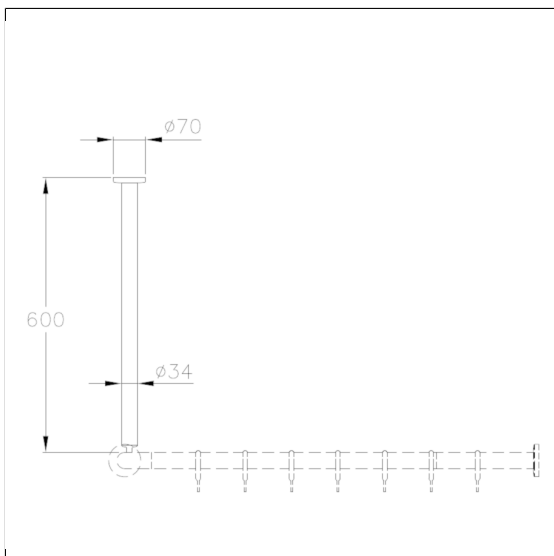

## Care Solutions · Nylon Care 300

Nylon Care 300 Ceiling support

Article number: 0300342019

### Product image

### Technical specifications

Product group	0700
Product	Ceiling support
Length	600 mm
Material	polyamide
Surface	high gloss
Diameter	34 mm
Colour	available in nylon colours

### Product description

- Nylon Care - a well-tried and proven product family with a wide range of variants, three product series suiting many different requirements
- for Nylon Care 300 Shower curtain rails
- can be shortened (length)
- for fixing on connection thread of the shower curtain rail
- with plastic rose  $\varnothing$  70mm for concealed screw fixing and glass fiber reinforced plastic base
- In case of lightweight partition walls a backfill made of min. 20mm hardwood is needed
- expandable with ceiling support for suspended ceiling 0300348 / 0300349
- supplied with stainless steel Torx screw s $\varnothing$  6 x 70 mm and plugs