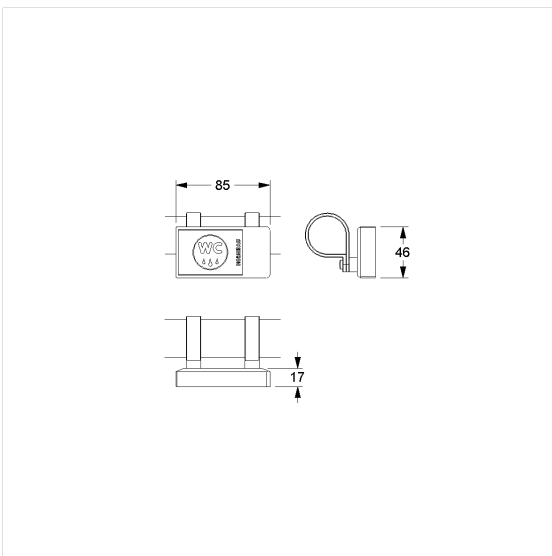

### Technical specifications

Product group	2000
Product	Remote control, retrofittable
Length	85 mm
Width	40 mm
Height	46 mm
Material	polyamide
Colour	Colourless (000)

### Product description

- for Inox Care and Nylon Care Lift-up support rails
- with symbol for toilet flush
- 868,4 MHz wireless remote control for WC flush, casing measurements: 85 x 46 x 16mm, compatible for Geberit: 115.867.00.1, 115.869.00.1, 115.897.00.1, 115.898.00.1, 115.867.SN, 115.869.SN, Grohe: 38759SD0, Sanit: 05.042.00..0000, 05.014.00..0000, 05.015.00..0000, Tece: 9.240.354, 9.240.355, Viega: 696177