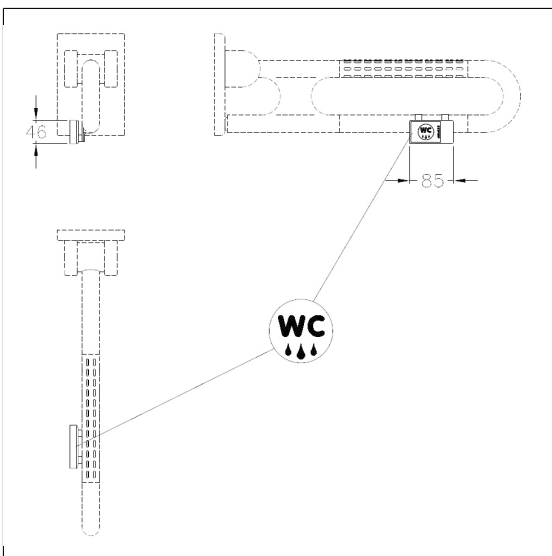

Care Solutions

Care Remote control,
retrofittable

Article number: 0449010000

Product image

Technical specifications

Product group	2000
Product	Remote control, retrofittable
Length	85 mm
Width	40 mm
Height	46 mm
Material	polyamide
Colour	Colourless (000)

Technical drawing

Product description

- for Inox Care and Nylon Care Lift-up support rails
- with symbol for toilet flush
- 868,4 MHz wireless remote control for WC flush, casing measurements: 85 x 46 x 16mm, compatible for Geberit: 115.867.00.1, 115.869.00.1, 115.897.00.1, 115.898.00.1, 115.867.SN, 115.869.SN, Grohe: 38759SD0, Sanit: 05.042.00..0000, 05.014.00..0000, 05.015.00..0000, Tece: 9.240.354, 9.240.355, Viega: 696177