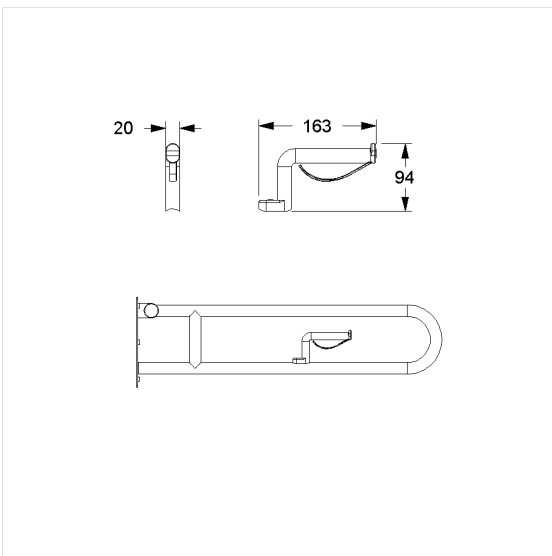

Care Solutions · Eco Care

Eco Care Toilet roll holder,
retrofitable

Article number: 1449210018

Product image

Technical specifications

Product group	3700
Product	Toilet roll holder, retrofitable
Length	163 mm
Width	94 mm
Height	20 mm
Material	stainless steel, material No. 1.4301 (A2, AISI 304)
Surface	scratch-resistant powder coating with antibacterial protection
Colour	available in Dark grey (018) and White (019)

Technical drawing

Product description

- Eco Care as solid and low-cost Care Solution
- for Eco Care Lift-up support rails
- for take on commercially available paper rolls

Antibac

018 019