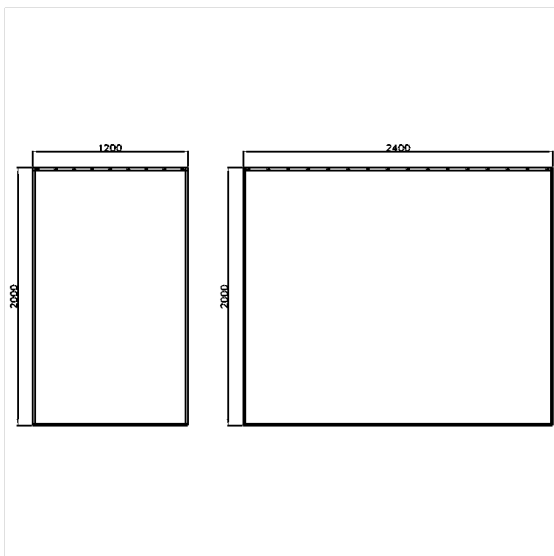

Care Solutions

Care Shower curtain,
two pieces

Article number: 0787620052

Product image

Technical specifications

Product group	1900
Product	Shower curtain, two pieces
Width	1200 mm
Width part 2	2400 mm
Length	1 mm
Material	Polyester
Colour	available in the shower curtains colours

Technical drawing

Product description

- for Cavere Care Shower curtain rails
- antibacterial and fungicidal
- washable at 40°C and suitable for disinfection up to 60°C
- quick drying and water repellent
- with nickel-plated brass eyelets for curtain rings
- hemmed and with a sewn in coated lead band
- available in following shower curtain colours:
 - 019 - White with structure
 - 051 - White with oval pattern
 - 052 - Grey with oval pattern
 - 054 - White with diagonal stripes
 - 059 - White Trevira CS
- white made of Trevira CS material (059) additionally flame retardant according to DIN 4102, building material category B1,
- colour pattern available upon request
- upon request available in different lengths