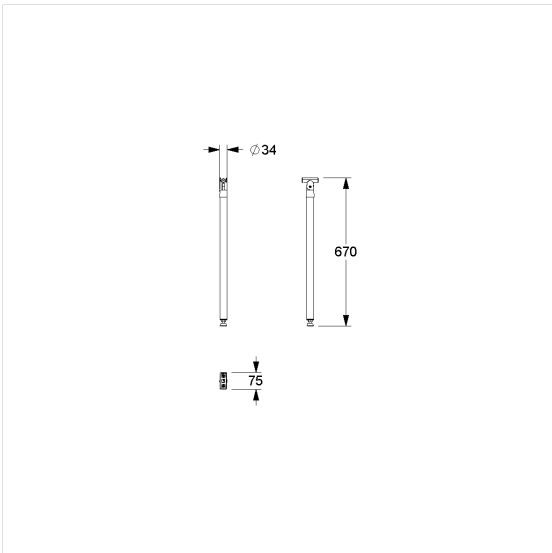

Technical drawing

Product description

- Eco Care as solid and low-cost Care Solution
- for Eco Care Lift-up support rails
- with non-slip rubber buffers in colour black
- Floor support serves as a support in case of insufficient wall condition, thus the resulting forces on the wall fixing can be reduced

018