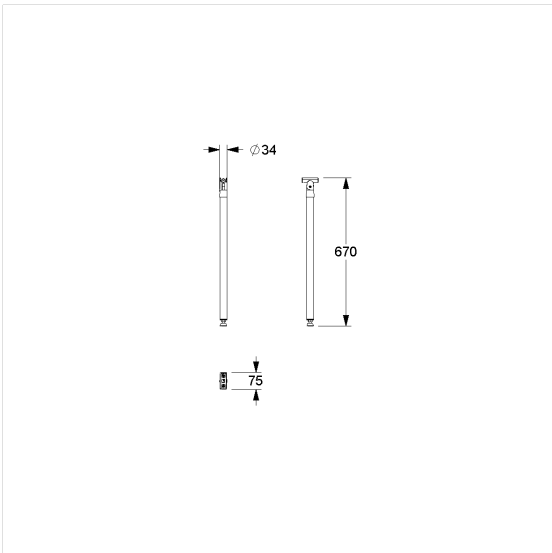

Care Solutions · Eco Care

Eco Care Floor support,
retrofittable

Article number: 1449333018

Product image

Technical specifications

Product group	3700
Product	Floor support, retrofittable
Length	34 mm
Width	76 mm
Height	666 mm
Diameter	32 mm
Material	stainless steel, material No. 1.4301 (A2, AISI 304), Connection made of polyamide
Surface	brushed finish
Colour	Dark grey (018)

Technical drawing

Product description

- Eco Care as solid and low-cost Care Solution
- for Eco Care Lift-up support rails
- with non-slip rubber buffers in colour black
- Floor support serves as a support in case of insufficient wall condition, thus the resulting forces on the wall fixing can be reduced