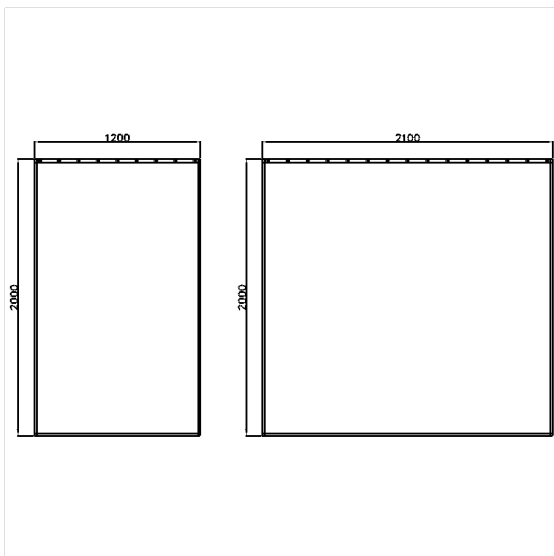

Care Solutions

Care Shower curtain,
two pieces

Article number: 0787610059

Product image

Technical specifications

Product group	1900
Product	Shower curtain, two pieces
Width	1200 mm
Width part 2	2100 mm
Length	1 mm
Material	fabric
Colour	available in the shower curtains colours

Technical drawing

Product description

- for Cavere Care Shower curtain rails
- fungicidal
- washable at 40°C and suitable for disinfection up to 60°C
- quick drying and water repellent
- with nickel-plated brass eyelets for curtain rings
- hemmed and with a sewn in coated lead band
- available in following shower curtain colours:
 - 019 - White with structure
 - 051 - White with oval pattern
 - 052 - Grey with oval pattern
 - 054 - White with diagonal stripes
 - 059 - White Trevira CS
- white made of Trevira CS material (059) additionally flame retardant according to DIN 4102, building material category B1,
- colour pattern available upon request
- upon request available in different lengths