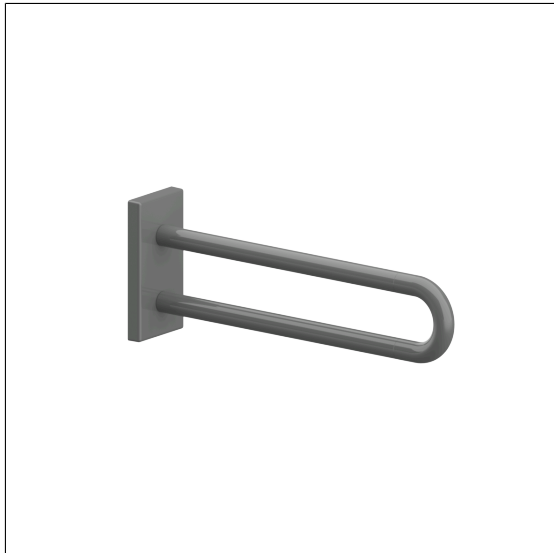

Nylon Care Wall support rail vario

Article number: 3501420018

### Product image

### Technical specifications

Product group	3800
Product	Wall support rail
Length	600 mm
Diameter	34 mm
Material	polyamide
Surface	high gloss
Colour	available in nylon colours
Version	left and right
Loading	max. 100 kgs

### Product description

- Nylon Care - a well-trying and proven product family with a wide range of variants, three product series suiting many different requirements
- with non-corrosive steel core throughout
- easy installation or removing by connecting / disconnecting to existing base plate
- concealed screw fixing
- retrofitting with Toilet roll holder, optional with antibacterial protection 4300665
- CE-certified
- meets the requirements of German standard DIN 18040 and Austrian standard ÖNORM B 1600
- Fixing set has to be determined according to conditions on site, is to be ordered separately