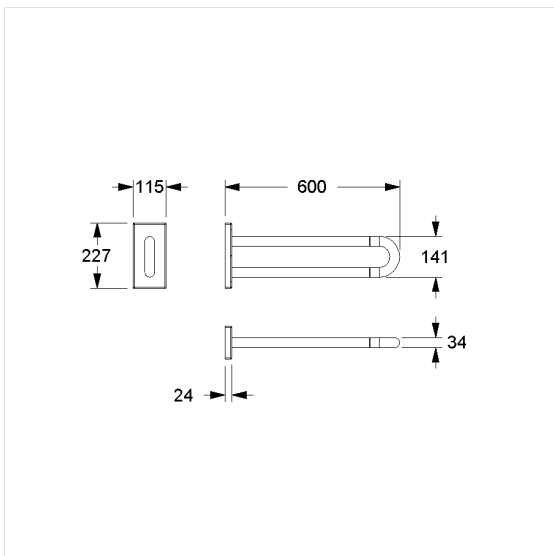

Nylon Care Wall support rail vario

Article number: 3501420018

### Technical specifications

Product group	3800
Product	Wall support rail
Length	600 mm
Diameter	34 mm
Material	polyamide
Surface	high gloss
Colour	available in nylon colours
Version	left and right
Loading	max. 100 kgs

### Product description

- Nylon Care - a well-trying and proven product family with a wide range of variants, three product series suiting many different requirements
- with non-corrosive steel core throughout
- easy installation or removing by connecting / disconnecting to existing base plate
- concealed screw fixing
- retrofitting with Toilet roll holder, optional with antibacterial protection 4300665
- CE-certified
- meets the requirements of German standard DIN 18040 and Austrian standard ÖNORM B 1600
- Fixing set has to be determined according to conditions on site, is to be ordered separately