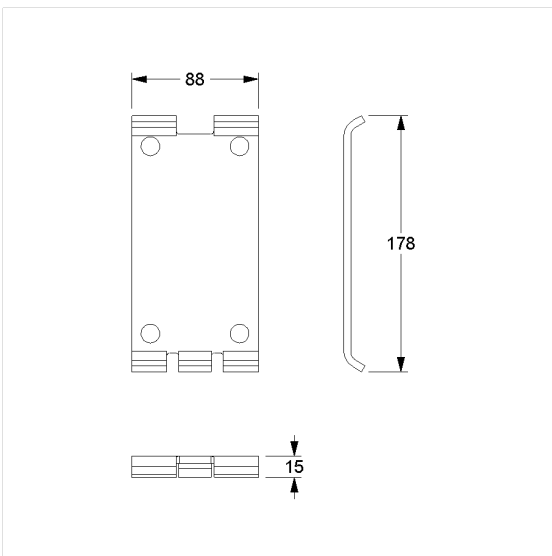

Care Solutions · Cavere Care

Cavere Care Base plate vario

Article number: 7449216000

Product image

Technical specifications

Product group	7000
Product	Base plate
Length	88 mm
Width	15 mm
Height	178 mm
Material	stainless steel, material No. 1.4301 (A2, AISI 304)
Surface	brushed finish
Colour	Colourless (000)

Technical drawing

Product description

- Cavere Care as an award-winning product family with excellent design for all requirements
- for vario products only without base plate
- this item is already included in vario products with a base plate
- not suitable for lift-up support rails with E-Button vario, connection covered with mounting plate
- Fixing set has to be determined according to conditions on site, is to be ordered separately